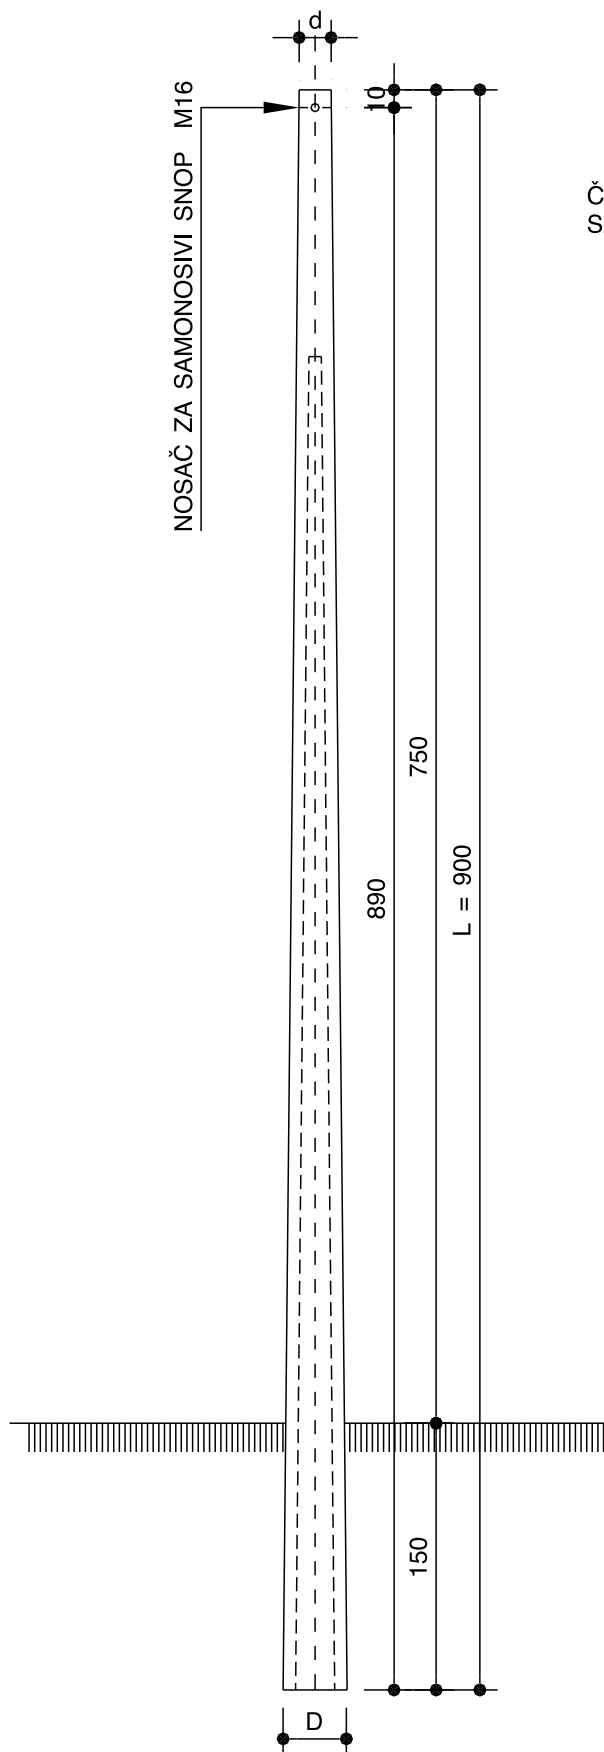

# STUB: TIP EBB-9/F S1

ČELIČNI NOSAČ ZA  
SAMONOSIVI KABLOVSKI SNOP

r.b.	Tip	Šifra	D(cm)	d(cm)	F(daN)
1	9/160 S1	500003 S1	26,5	13,0	160
2	9/250 S1	500004 S1	26,5	13,0	250
3	9/315 S1	500005 S1	26,5	13,0	315
4	9/400 S1	500006 S1	38,0	20,0	400
5	9/630 S1	500007 S1	38,0	20,0	630
6	9/1000 S1	500008 S1	38,0	20,0	1000
7	9/1600 S1	500009 S1	38,0	20,0	1600