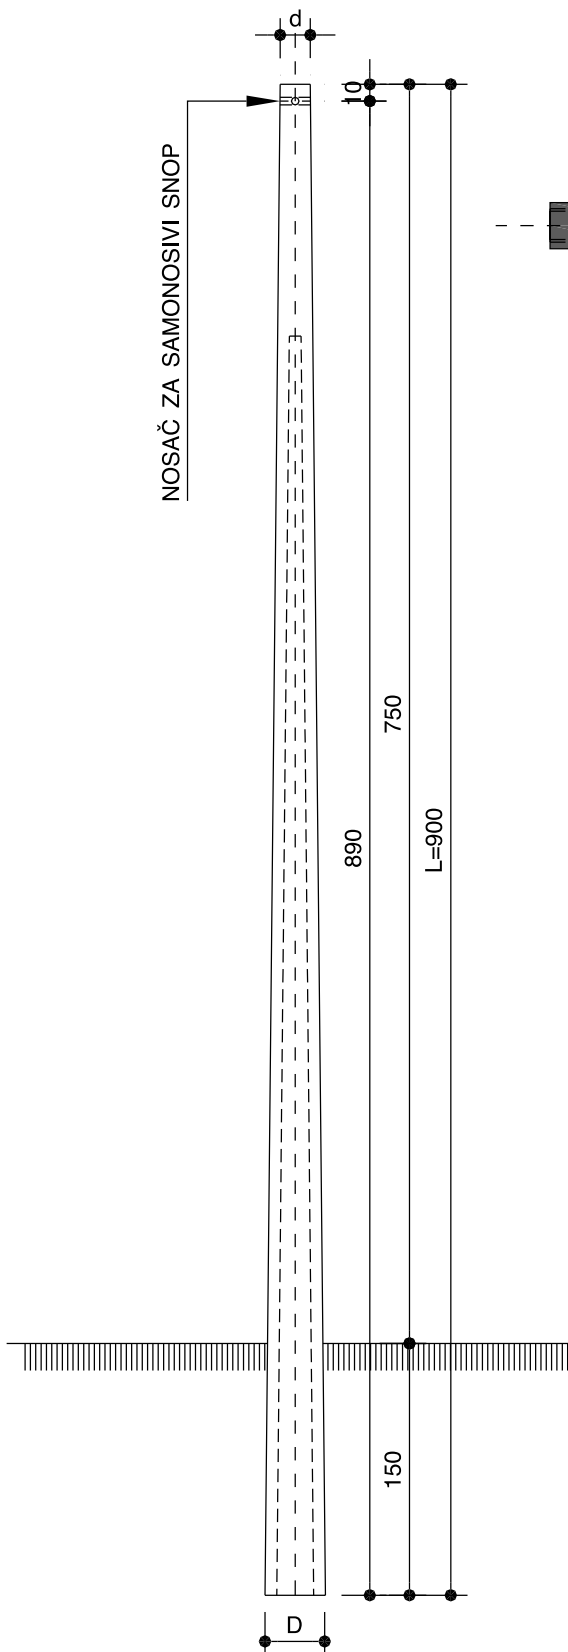

STUB: TIP EBB-9/F S4

r.b.	Tip	Šifra	D(cm)	d(cm)	F(daN)
1	9/160 S4	500003 S4	26,5	13,0	160
2	9/250 S4	500004 S4	26,5	13,0	250
3	9/315 S4	500005 S4	26,5	13,0	315
4	9/400 S4	500006 S4	38,0	20,0	400
5	9/630 S4	500007 S4	38,0	20,0	630
6	9/1000 S4	500008 S4	38,0	20,0	1000
7	9/1600 S4	500009 S4	38,0	20,0	1600